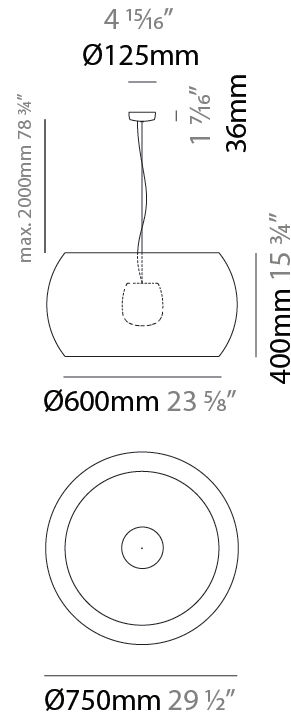

PROJECT	_____
TYPE	_____
SPECIFIER	_____
QUANTITY	_____
DATE	_____

POMA SUSPENSION

E111204-

base number   Finish
Options

1. To build a product code in our configurator select the specify button on the base model # product page
2. To build a manual product code on this datasheet choose from the options listed below in blue font and add the suffix to the base model #

GENERAL

Series: Poma
Partner: Ole
Division: Exterior
Installation: Suspension
Product Type: Pendant
Mounting Location: Ceiling
Light Distribution: Direct

PHYSICAL

Shape: Cylinder
Diameter (mm): 750
Diameter (in): 29 1/2
Height (mm): 400
Height (in): 15 3/4
Max. Overall Height (mm): 2400
Max. Overall Height (in): 4 1/2
Fixture Finish: BEI / BLK / BLU / COG / DGN / GRY / MRN / MOC / MUS / OLV / SIL / STN / TER / WHI
Holder Finish: MBK
Accent Finish: BLK
Fixture Material: Fabric Cord / Metal
Primary Material: Fabric - Recycled
Cable Details: 2000mm Cable
Upon Request: Matte White Holder

ELECTRICAL

Number of Lamps: 1
Lamp Type: LED Retrofit
Lamp Shape: A19
Bulb Included: Bulb Not Included
Max. Wattage Per Lamp (W): 15
Lamp Base: E26
Input Voltage (V): 120

LED

OPTICAL

RATINGS AND CERTIFICATIONS

Certified By: Certified for North American Standards
IP rating: IP66