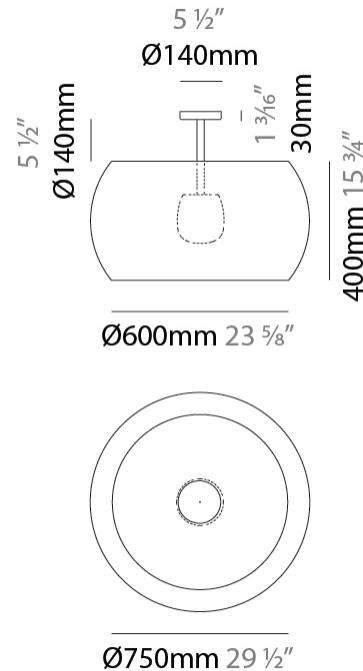

PROJECT	_____
TYPE	_____
SPECIFIER	_____
QUANTITY	_____
DATE	_____

POMA SURFACE

E112054-

base number   Finish
Options

1. To build a product code in our configurator select the specify button on the base model # product page
2. To build a manual product code on this datasheet choose from the options listed below in blue font and add the suffix to the base model #

GENERAL

Series: Poma _____
Partner: Ole _____
Division: Exterior _____
Installation: Surface _____
Product Type: Ceiling Surface _____
Mounting Location: Ceiling _____
Light Distribution: Direct _____

PHYSICAL

Shape: Drum _____
Diameter (mm): 750 _____
Diameter (in): 29 1/2 _____
Height (mm): 570 _____
Height (in): 22 4/9 _____
Fixture Finish: BEI / BLK / BLU / COG / DGN / GRY / MRN / MOC / MUS / OLV / SIL / STN / TER / WHI _____
Holder Finish: MBK _____
Accent Finish: BLK _____
Fixture Material: Fabric Cord / Metal _____
Primary Material: Fabric - Recycled _____
Cable Details: 2000mm Cable _____
Upon Request: Matte White Holder _____

ELECTRICAL

Number of Lamps: 1 _____
Lamp Type: LED Retrofit _____
Lamp Shape: A19 _____
Bulb Included: Bulb Not Included _____
Max. Wattage Per Lamp (W): 15 _____
Lamp Base: E26 _____
Input Voltage (V): 120 _____

LED

OPTICAL

RATINGS AND CERTIFICATIONS

Certified By: Certified for North American Standards _____
IP rating: IP66 _____