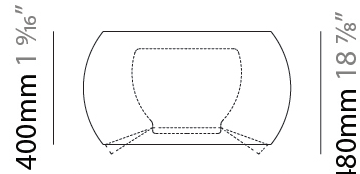

PROJECT	
TYPE	
SPECIFIER	
QUANTITY	
DATE	

POMA PORTABLE

E114037-

base number   Finish Options   -   Finish Options

1. To build a product code in our configurator select the specify button on the base model # product page
2. To build a manual product code on this datasheet choose from the options listed below in blue font and add the suffix to the base model #

GENERAL

Series: Poma
Partner: Ole
Division: Exterior
Installation: Portable
Product Type: Floor
Mounting Location: Floor
Light Distribution: Direct

PHYSICAL

Shape: Drum
Diameter (mm): 750
Diameter (in): 29 1/2
Height (mm): 480
Height (in): 18 7/8
Fixture Finish: BEI / BLK / BLU / COG / DGN / GRY / MRN / MOC / MUS / OLV / SIL / STN / TER / WHI
Holder Finish: BLK
Accent Finish: GBL / GWT
Fixture Material: Fabric Cord / Metal
Primary Material: Fabric - Recycled

ELECTRICAL

Number of Lamps: 1
Lamp Type: LED Retrofit
Lamp Shape: A19
Bulb Included: Bulb Not Included
Max. Wattage Per Lamp (W): 15
Lamp Base: E26
Input Voltage (V): 120

LED

OPTICAL

RATINGS AND CERTIFICATIONS

Certified By: Certified for North American Standards
IP rating: IP66

Ø600mm 23 5/8"